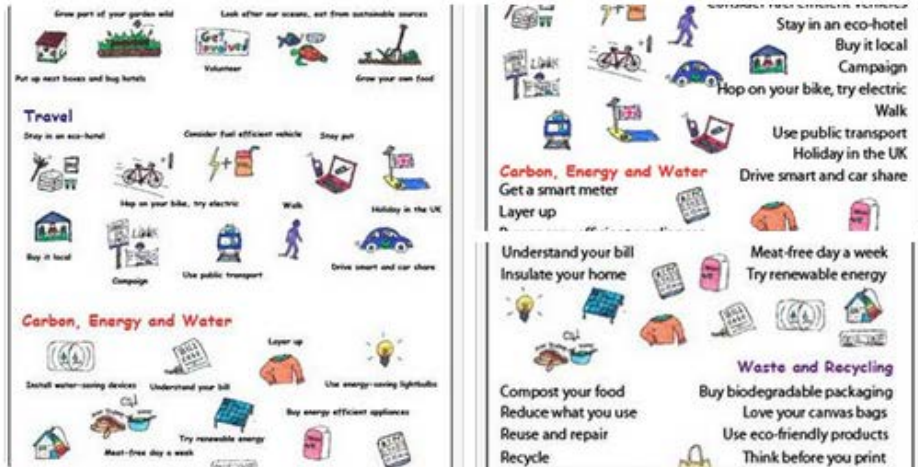

Can you help? Pick which #10TopTips tea towel is your favourite by Friday & a random winner will get 1 free!

RETWEETS

2

Uni of Leic Env Team @UoL_Environment · Jul 15

Hi @GreenAstonUni Can you help? Pick which #10TopTips tea towel is your favourite by Friday & we'll send you 1 free! pic.twitter.com/zePauL9hNW