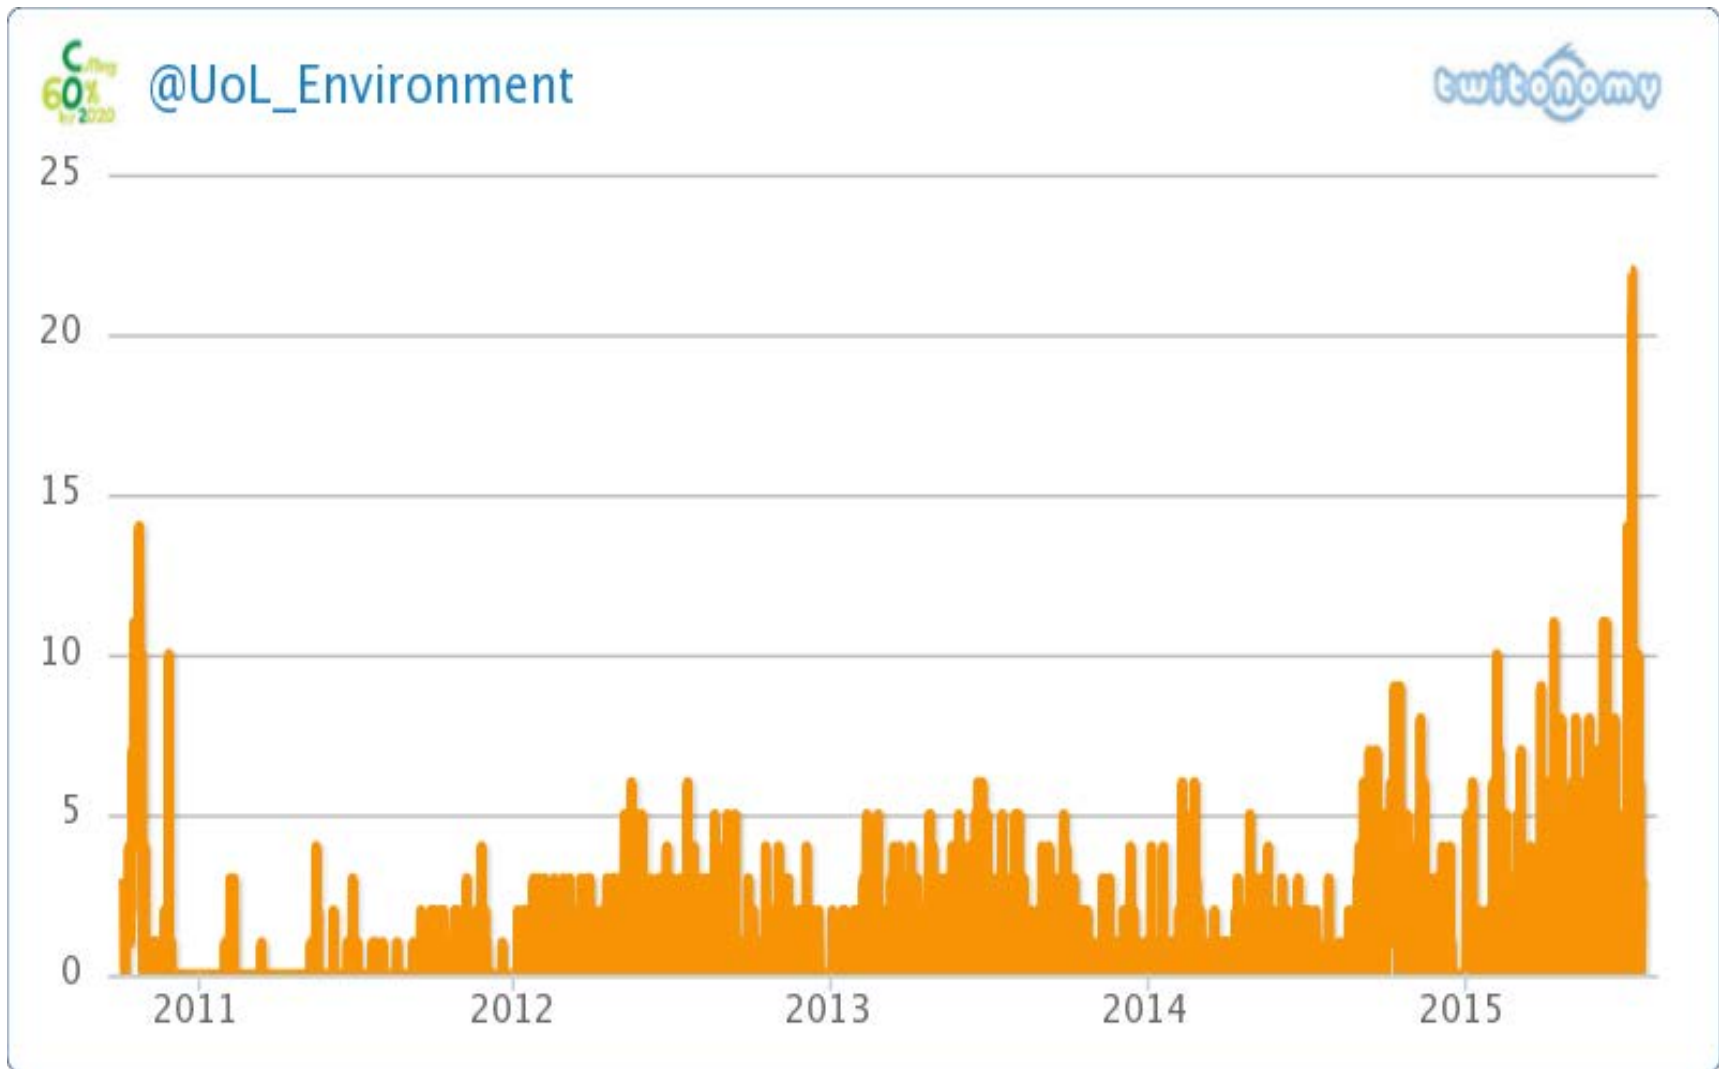

- **Sell yourself**

It's ok to be a peacock, but share the how and why of your achievements!

Plotting our flightpath: Who are we?

- Twitter set-up in 2006
- @UoL_Environment created 27th Sept 2010 at 9.25am
- Managed by a different intern each year
- Early days were slow, safe and corporate

As of Mon 27th July we have **1092** followers.

Activity

- We tweet on average **1.07 x a day** which is 1/3 of the average rate

Amplification

- **25%** of our tweets are retweeted and **11%** are favourited. This measures the reach of our content to extended networks.