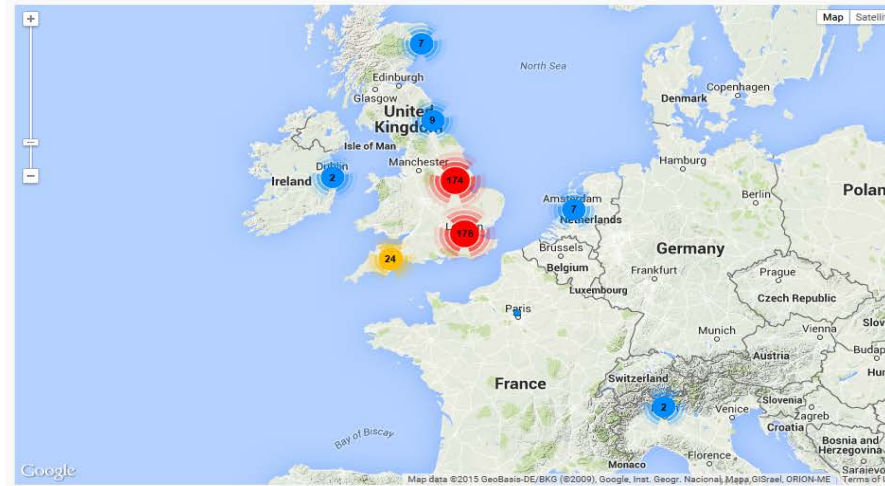

Uni of Leic Env Team

Leicester, UK

Social Authority:	36
Followers:	1,092
Days on:	1,765

University of Leicester Environment Team
making environmental sustainability happen
le.ac.uk/environment

Using the location field in Twitter accounts, we try to approximate the geographic location of up to 5,000 users and map them for you. This is an inexact procedure and so some points may be mapped incorrectly.