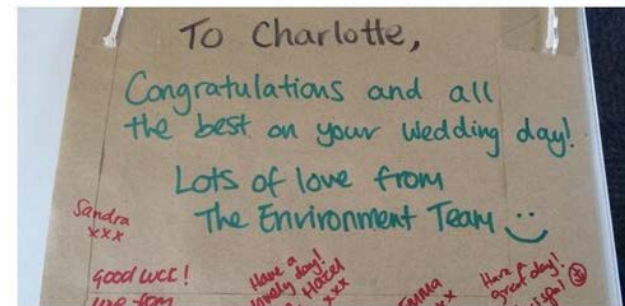

Caption competition: our Carbon & Energy Manager sucks!

View photo

Uni of Leic Env Team

@UoL_Environment

Wishing @SUHungry4Change Project Coordinator a brilliant wedding this weekend! #congratulations #wedding #married