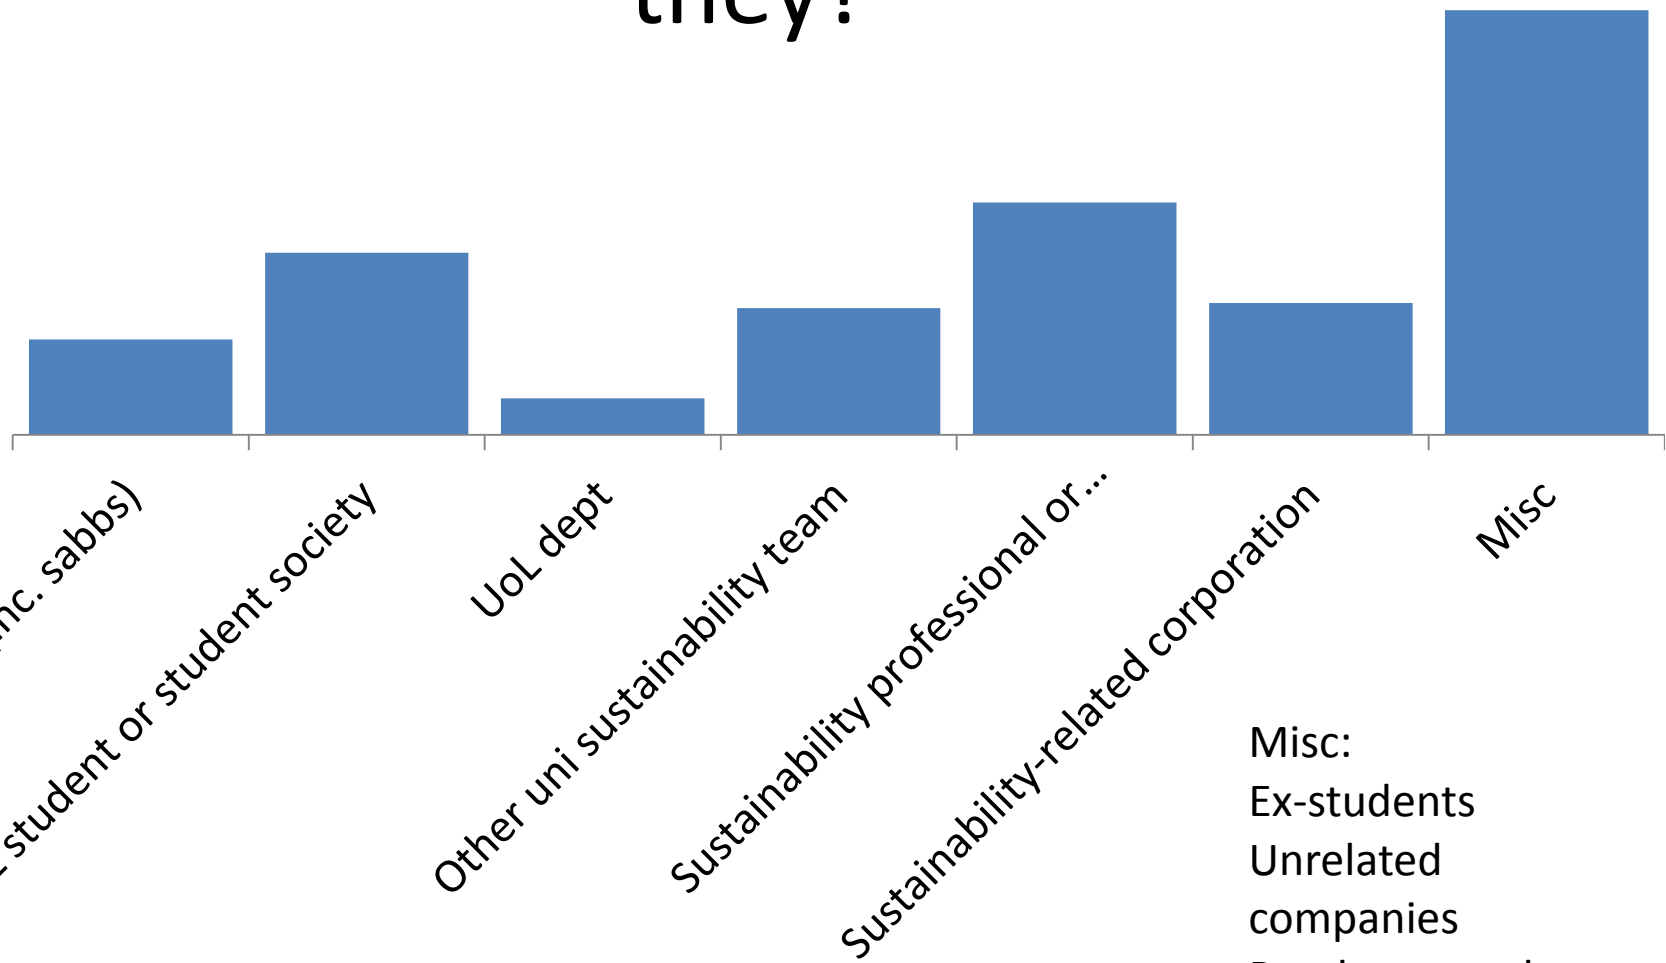

I think we're being followed: Who are they?

Misc:
Ex-students
Unrelated
companies
Random people
Porn!