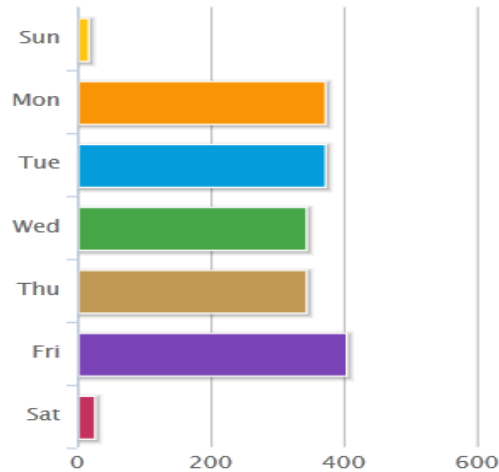

Twitter #analytics and much more...

twitonomy [Tweet](#) [Dashboard](#) [Profile](#) [Mentions & RTs](#) [Search](#)

#SustainabilityFestival <http://t.co/9mppv0qxpv>

Uni of Leic Env Team @UoL_Environment 9:47 AM - 19 Jun 2015 via Twitter Web Client 2

★ 3

Apparently it's #nationalkissingday but i'm not sure the owl in the middle gives a hoot! <http://t.co/WCMeIGPrRj>

[+ More on @UoL_Environment's favored tweets](#)

Days of the week